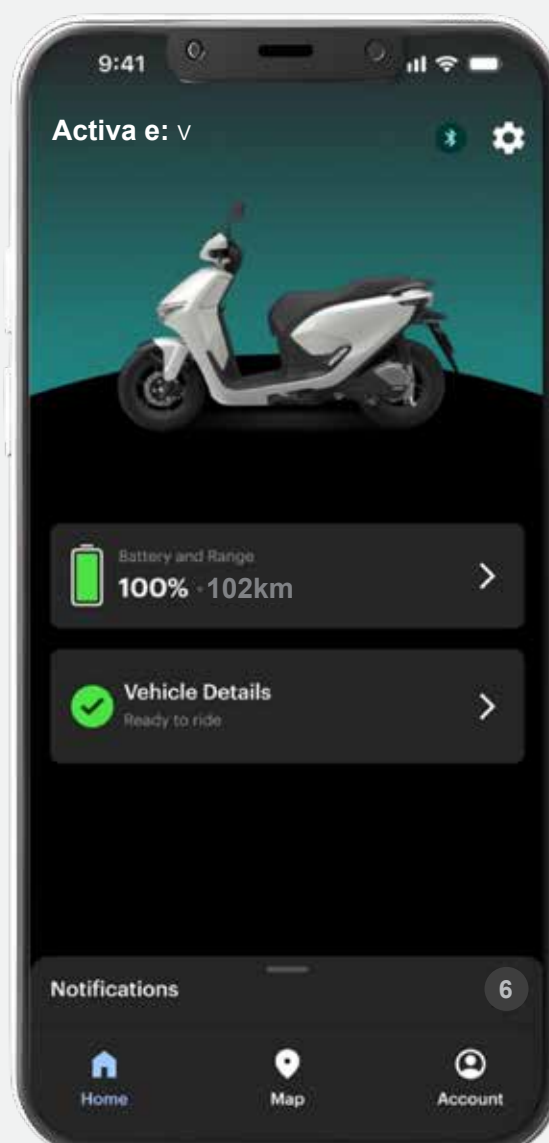

» **Honda e: SWAP** takes care of battery maintenance, so you don't have to.

Honda
RoadSync Duo[®]

Activa e: Honda RoadSync Duo[®] App Stay Connected, Ride Effortlessly

The Activa e: Honda RoadSync Duo[®] App unites your smartphone and Activa e: for a seamlessly connected ride.

 **Navigate***

Easily find your way with reliable navigation.

 **Initiate Calls***

Enjoy the seamless connectivity on the go, all the while your full focus stays on the ride.

 **Control Music***

Play and manage your music effortlessly at your fingertips.

Swapping Stations
Locate your nearest e: SWAP Stations.

Reminders*
Get maintenance reminders & vehicle diagnostics.

* This feature is available in the Activa e: Honda RoadSync Duo[®] variant only

Smart Key - Unlock in style

Powered by H-Smart technology, the Honda Smart Key unlocks a world of convenience with features designed to enhance your Activa e: experience.

Smart Find

Locate your Activa e: in parking lots or low-light conditions with the answer back feature.