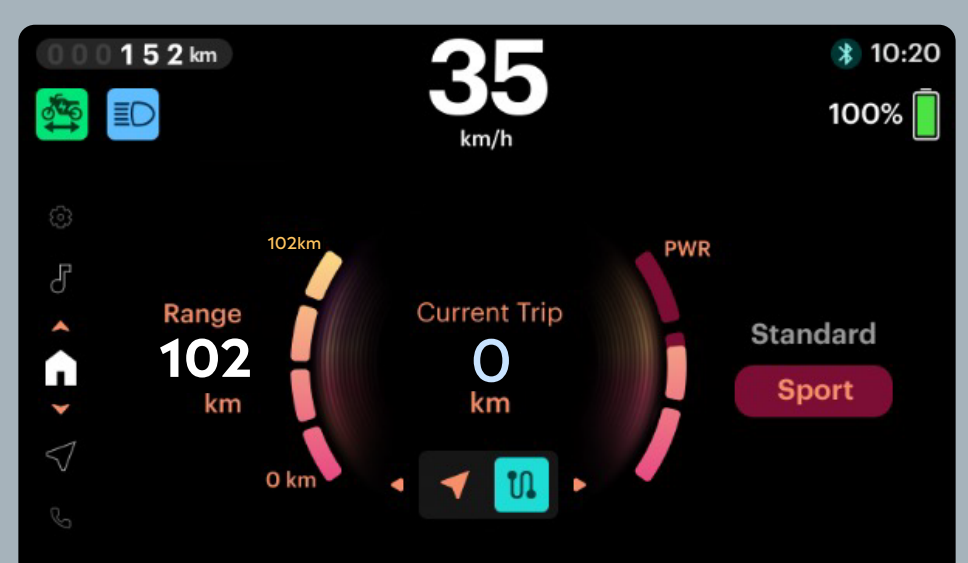

In-Vehicle Infotainment

Smart, Clear, and Connected Riding Experience

- » 17.78cm (7") Dynamic TFT display for sharp, clear visuals*.
- » Honda RoadSync Duo for seamless mobile integration*.

- » All essential information at a glance.
- » Day & Night modes for optimal clarity.
- » Control everything with easy toggles.

* This feature is available in the Activa e: Honda RoadSync Duo® variant only

Riding Modes

A mode for every mood

Econ Mode:

Maximizes efficiency by reducing power, softening acceleration, and extending range for a greener ride.

Standard Mode:

Balances power and efficiency for smooth acceleration and everyday comfort.

Sports Mode:

Enhances performance with increased power, sharper acceleration, and higher speed for a thrilling ride.