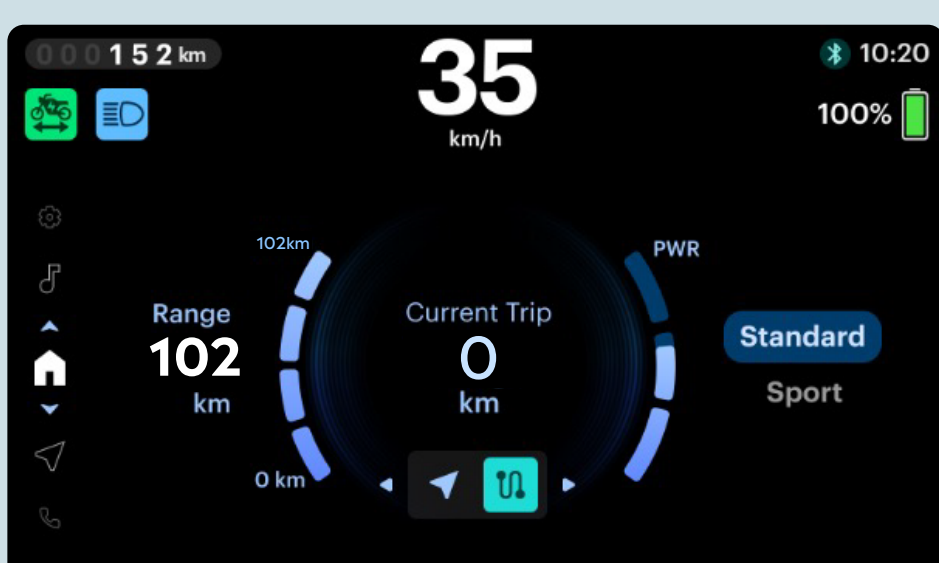

In-Vehicle Infotainment

Smart, Clear, and Connected Riding Experience

- » 17.78cm (7") Dynamic TFT display for sharp, clear visuals*.
- » Honda RoadSync Duo for seamless mobile integration*.

- » All essential information at a glance.
- » Day & Night modes for optimal clarity.
- » Control everything with easy toggles.

* This feature is available in the Activa e: Honda RoadSync Duo® variant only

Riding Modes

A mode for every mood

Econ Mode:

Maximizes efficiency by reducing power, softening acceleration, and extending range for a greener ride.

Standard Mode:

Balances power and efficiency for smooth acceleration and everyday comfort.

Sports Mode:

Enhances performance with increased power, sharper acceleration, and higher speed for a thrilling ride.